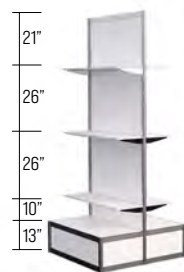

Amount

2 meter Curved Cabinet with Sliding Doors & Lock

	Qty	Advance Price Ends: 09/18/2024	Standard Price Ends: 10/2/2024	Show-site Price Starts: 10/3/2024
Front graphic		\$ 695.00	\$ 903.50	\$ 1,355.50
WHITE		\$ 438.00	\$ 569.50	\$ 854.50
Graphic Size	85 5/8"W x 35 7/8"H			

Amount

2 meter Curved Corner Cabinet with Sliding Doors & Lock

	Qty	Advance Price Ends: 09/18/2024	Standard Price Ends: 10/2/2024	Show-site Price Starts: 10/3/2024
Graphic		\$ 730.50	\$ 949.50	\$ 1,424.00
WHITE		\$ 438.00	\$ 569.50	\$ 854.50
Graphic Size	Front: 38 15/16"W x 35 7/8"H Both Sides: 29 5/8"W x 35 7/8"H			

Amount

1 meter Gondola Double Sided with 6 Shelves

	Qty	Advance Price Ends: 09/18/2024	Standard Price Ends: 10/2/2024	Show-site Price Starts: 10/3/2024
Straight Shelves		\$ 541.00	\$ 703.50	\$ 1,055.50
Angled Shelves		\$ 647.50	\$ 841.50	\$ 1,262.50